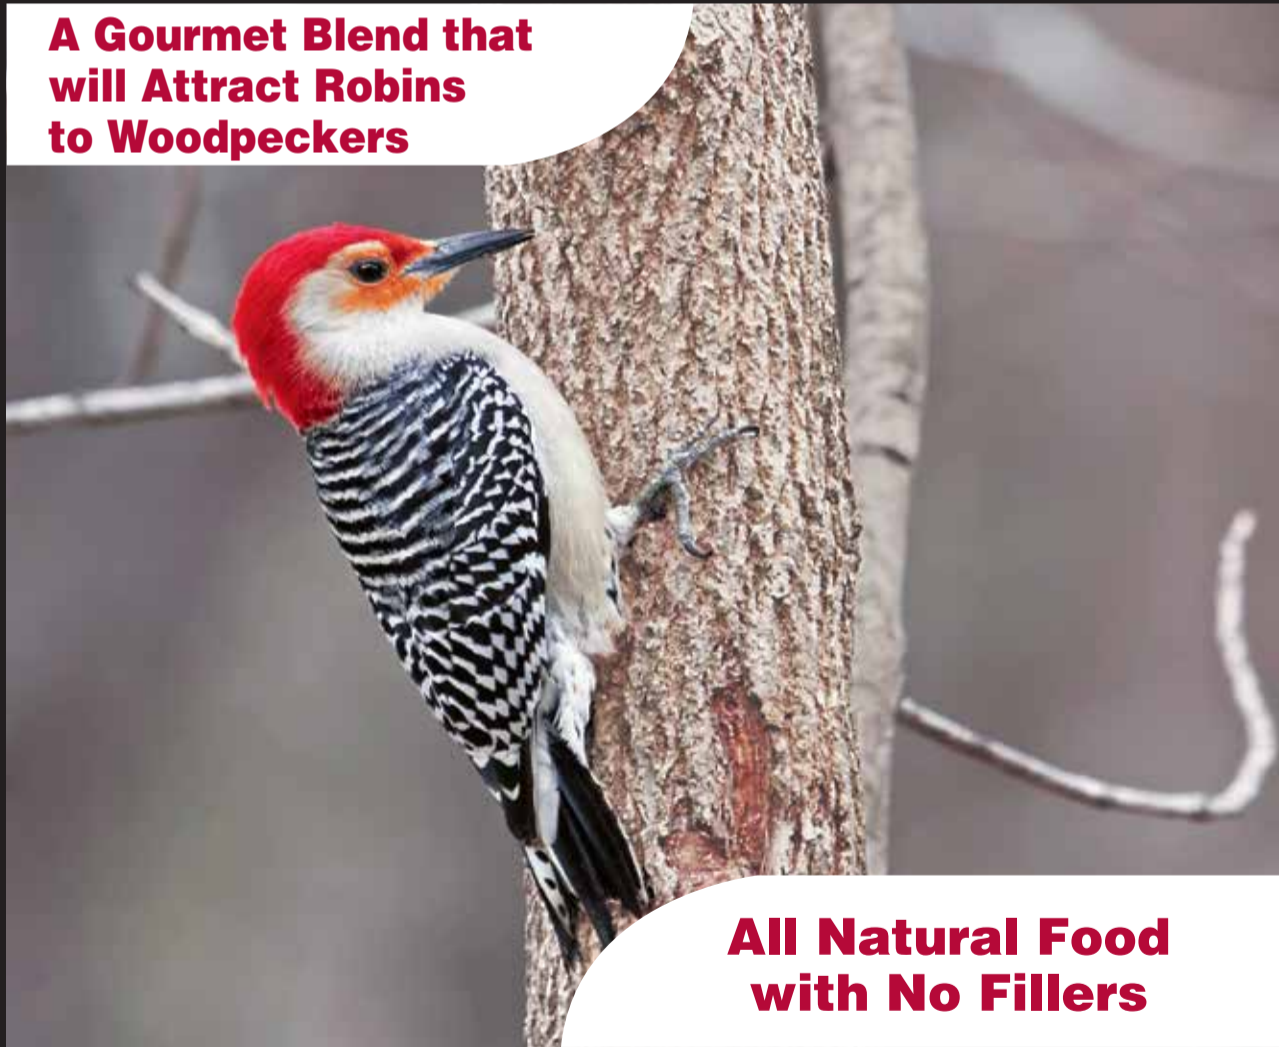

Resealable Bag to Keep Food Fresh ↘

Lyric
Wild Bird Food

FRUIT & NUT

High Energy Mix

- Nutritional & Colorful Foods
- More Fruit & Nut Bird Favorites

**A Gourmet Blend that
will Attract Robins
to Woodpeckers**

**All Natural Food
with No Fillers**

NET WT. 5 LBS. (2.27 KG)

Lyric® Wild Bird Food FRUIT & NUT

Attracting birds to your backyard:

Using Lyric specially-designed mixes takes the guess work out of feeding wild birds. The key to feeding birds is knowing the different foods that are attractive and beneficial to specific birds. Once these preferences are understood you can increase the sights and sounds of wild bird activity in your backyard.